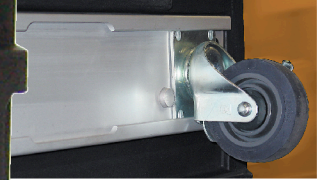

## "Million Mile Warranty"

YOU BREAK IT... WE REPLACE IT, FOR FREE, FOR LIFE!

30" RACK CASES  
WITH  
ELASTOMER  
SHOCKS

Slide Mount Casters with 'spring-out' Position Stops

Both lids can be completely removed and re-attached simply and quickly.

3SKB-R906U30

Standard dimensions - front to rear rail: 30"

SKB's new Roto Shock Racks feature a (30" deep) roto molded tough shell with an integrally molded valance that eliminates the need for a metal valance on the outside of the case.

### FEATURES INCLUDE :

- Standard 19" rack width per EIA standards.
- Standard rack depth front to rear rail is 30" and each lid is 4.5" deep.
- Redesigned frame with threaded steel rails and aluminum cross components forming an "H" shaped rigid configuration.
- Unique "plug" style lid sealing system. Lids penetrate the body with an approximate 1" molded-in protrusion that provides outstanding sealing and anti-shear properties.
- Patent-pending compound hinge system allows the lids to swing out 270° and rest along the sides of the case or easily removed and reinstalled in seconds.
- Front and rear doors are fitted with rubber gaskets for water resistant protection.
- Recessed heavy-duty twist latches allow these cases to meet most ATA and military specifications.
- Stacks securely with wheels on or off and this revolutionary design also allows for both lids to open completely while cases are stacked.
- All sizes come standard with 8 each HM-245 elastomeric, high damping, wide temperature range shock mounts with a load range of 40 to 150 lbs.
- Additional or stiffer shock mounts may be ordered from the factory and are easily field-installed (call for details & availability).
- Standard high quality slide-in/out locking swivel 4" casters rated at 1,200 lbs.
- Automatic ambient pressure equalization valve (MIL-STD-648C)
- Black powder coated stainless steel key-lockable latches.
- Comfortable, spring-loaded, rubber over-molded handles.